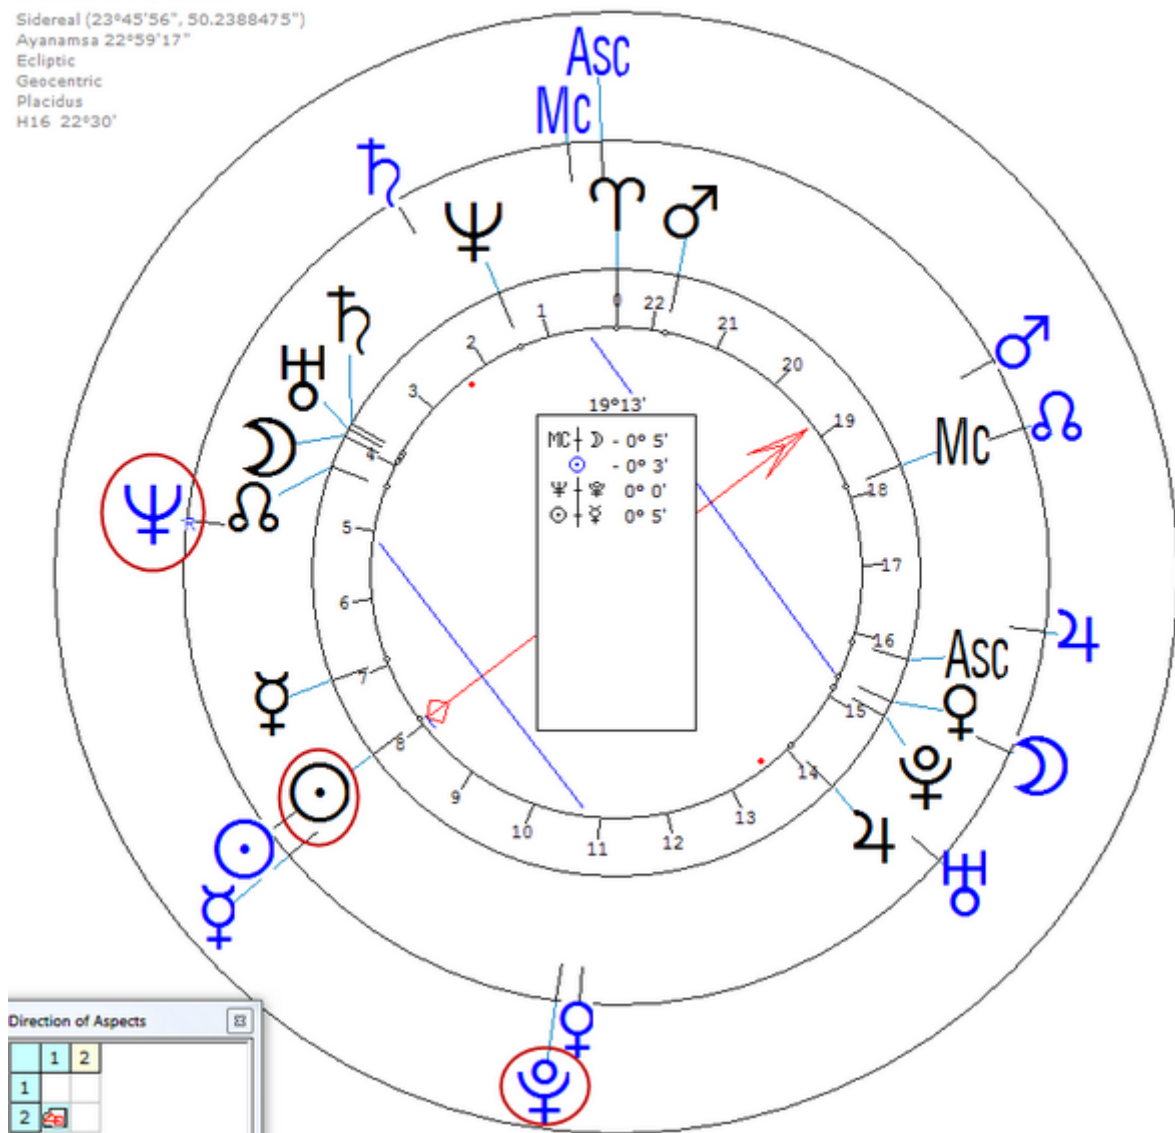

Raspe, Jan-Carl

24 July 1944 at 00:30 (= 12:30 AM)Seefeld in Tirol, Austria, 47n20, 11e11

A member of the Red Army activist group led by Andreas Baader in Berlin.
<https://www.astro.com/astro-databank/Raspe,_Jan-Carl>

Death by Suicide 18 October 1977 at 09:40 AM in Stuttgart (Gunshot, age 32)

Solar Return (Harmonic 16)

Solar $\Psi/\Psi = \odot_n$ (Murder)

Raspe, Jan-Carl
24 July 1944 Mon 0:30 (GMT+2) 47n20 11e11
Seefeld in Tirol, Austria
Sidereal (23°45'56", 50.2388475")
Ayanamsa 22°59'17"
Ecliptic
Geocentric
Placidus
H16 22°30'